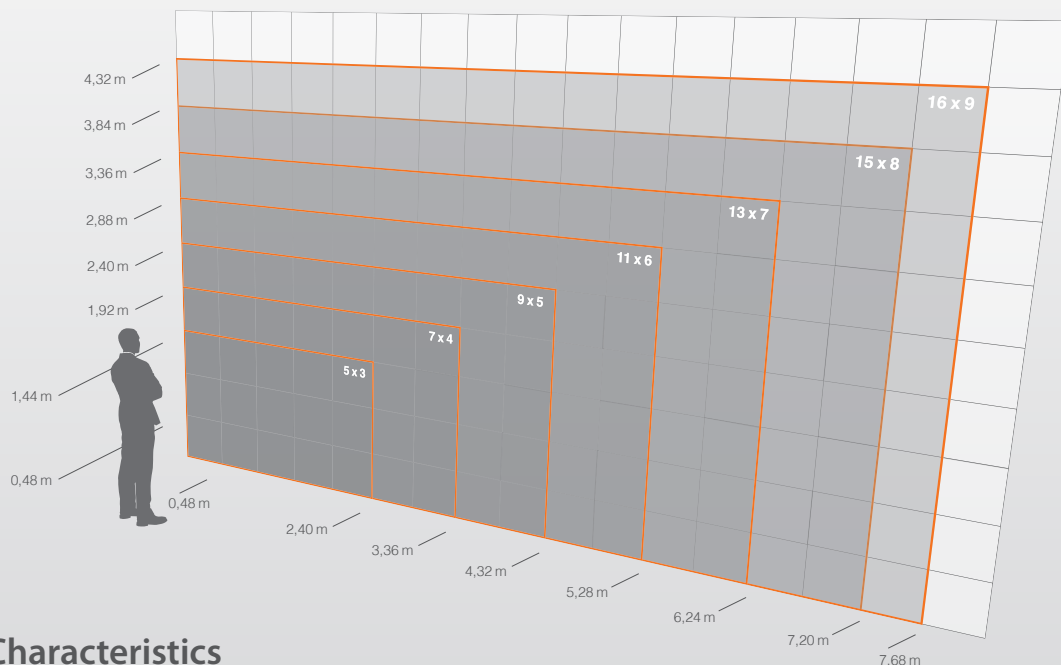

# LED VIDEOWAND (INDOOR/OUTDOOR) DESAY E4 4MM-SMD-3-IN-1 HIGH DEFINITION SOLUTION

## Visual Characteristics

Product Code .....	E4
Pixel Pitch .....	4 mm
Brightness .....	1.500 Nits
LED-Type .....	SMD 3-in-1
Viewing Angle (Horizontal, 50% Brightness) .....	140 (± 70)
Viewing Angle (Vertical, 50% Brightness) .....	120 (± 60)
Minimum Viewing Distance .....	≥ 4 m
Panel Width .....	480mm
Panel Height .....	480 mm
Panel Depth .....	70 mm
Panel Surface Area .....	0,23 m <sup>2</sup>
Weight .....	8,1 kg
Ingress Protection (Front/Rear) .....	IP40 / IP20
Pixel per Panel .....	14,400
Pixel per Square Meter .....	62,500
Pixel Matrix per Panel .....	120x120
Colours .....	281 Trillion
Greyscale .....	65.536 Steps per colour
Brightness Control .....	255 Steps
Digital Processing .....	16 bit
Video Frame Rate .....	50/60 Hz
Display Refresh Rate .....	2000 Hz
Input formats .....	Proprietary SDI, RGBHV, YUV, VC, composite
Input Voltage (nominal) .....	110V-240V
Operating Temperature .....	-10 bis 40°C
Lifetime (50% Brightness) .....	≥100,000 h
Power Consumption / m <sup>2</sup> .....	max. 850 W / m <sup>2</sup> average 320 W / m <sup>2</sup>
Set Up .....	mounted with M10 king pin fast rig