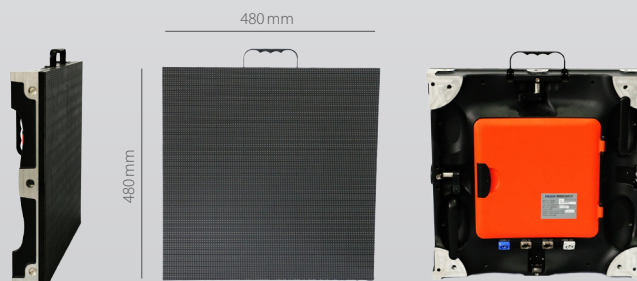

# LED VIDEOWAND (INDOOR/OUTDOOR) DESAY E4 4MM-SMD-3-IN-1 HIGH DEFINITION SOLUTION

## Visual Characteristics

Product Code .....	E4
Pixel Pitch .....	4 mm
Brightness .....	1.500 Nits
LED-Type .....	SMD 3-in-1
Viewing Angle (Horizontal, 50% Brightness) .....	140 (± 70)
Viewing Angle (Vertical, 50% Brightness) .....	120 (± 60)
Minimum Viewing Distance .....	≥ 4 m
Panel Width .....	480mm
Panel Height .....	480 mm
Panel Depth .....	70 mm
Panel Surface Area .....	0,23 m <sup>2</sup>
Weight .....	8,1 kg
Ingress Protection (Front/Rear) .....	IP40 / IP20
Pixel per Panel .....	14,400
Pixel per Square Meter .....	62,500
Pixel Matrix per Panel .....	120x120
Colours .....	281 Trillion
Greyscale .....	65.536 Steps per colour
Brightness Control .....	255 Steps
Digital Processing .....	16 bit
Video Frame Rate .....	50/60 Hz
Display Refresh Rate .....	2000 Hz
Input formats .....	Proprietary SDI, RGBHV, YUV, VC, composite
Input Voltage (nominal) .....	110V-240V
Operating Temperature .....	-10 bis 40°C
Lifetime (50% Brightness) .....	≥100,000 h
Power Consumption / m <sup>2</sup> .....	max. 850 W / m <sup>2</sup> average 320 W / m <sup>2</sup>
Set Up .....	mounted with M10 king pin fast rig