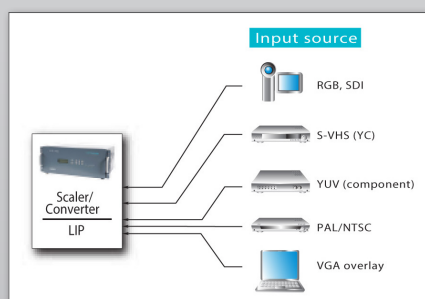

# LED VIDEOWAND (INDOOR/OUTDOOR) DESAY E4 4MM-SMD-3-IN-1 HIGH DEFINITION SOLUTION

## Visual Characteristics

Product Code .....	E4
Pixel Pitch .....	4 mm
Brightness .....	1.500 Nits
LED-Type .....	SMD 3-in-1
Viewing Angle (Horizontal, 50% Brightness) .....	140 (± 70)
Viewing Angle (Vertical, 50% Brightness) .....	120 (± 60)
Minimum Viewing Distance .....	≥ 4 m
Panel Width .....	480mm
Panel Height .....	480 mm
Panel Depth .....	70 mm
Panel Surface Area .....	0,23 m <sup>2</sup>
Weight .....	8,1 kg
Ingress Protection (Front/Rear) .....	IP40 / IP20
Pixel per Panel .....	14,400
Pixel per Square Meter .....	62,500
Pixel Matrix per Panel .....	120x120
Colours .....	281 Trillion
Greyscale .....	65.536 Steps per colour
Brightness Control .....	255 Steps
Digital Processing .....	16 bit
Video Frame Rate .....	50/60 Hz
Display Refresh Rate .....	2000 Hz
Input formats .....	Proprietary SDI, RGBHV, YUV, VC, composite
Input Voltage (nominal) .....	110V-240V
Operating Temperature .....	-10 bis 40°C
Lifetime (50% Brightness) .....	≥100,000 h
Power Consumption / m <sup>2</sup> .....	max. 850 W / m <sup>2</sup> average 320 W / m <sup>2</sup>
Set Up .....	mounted with M10 king pin fast rig